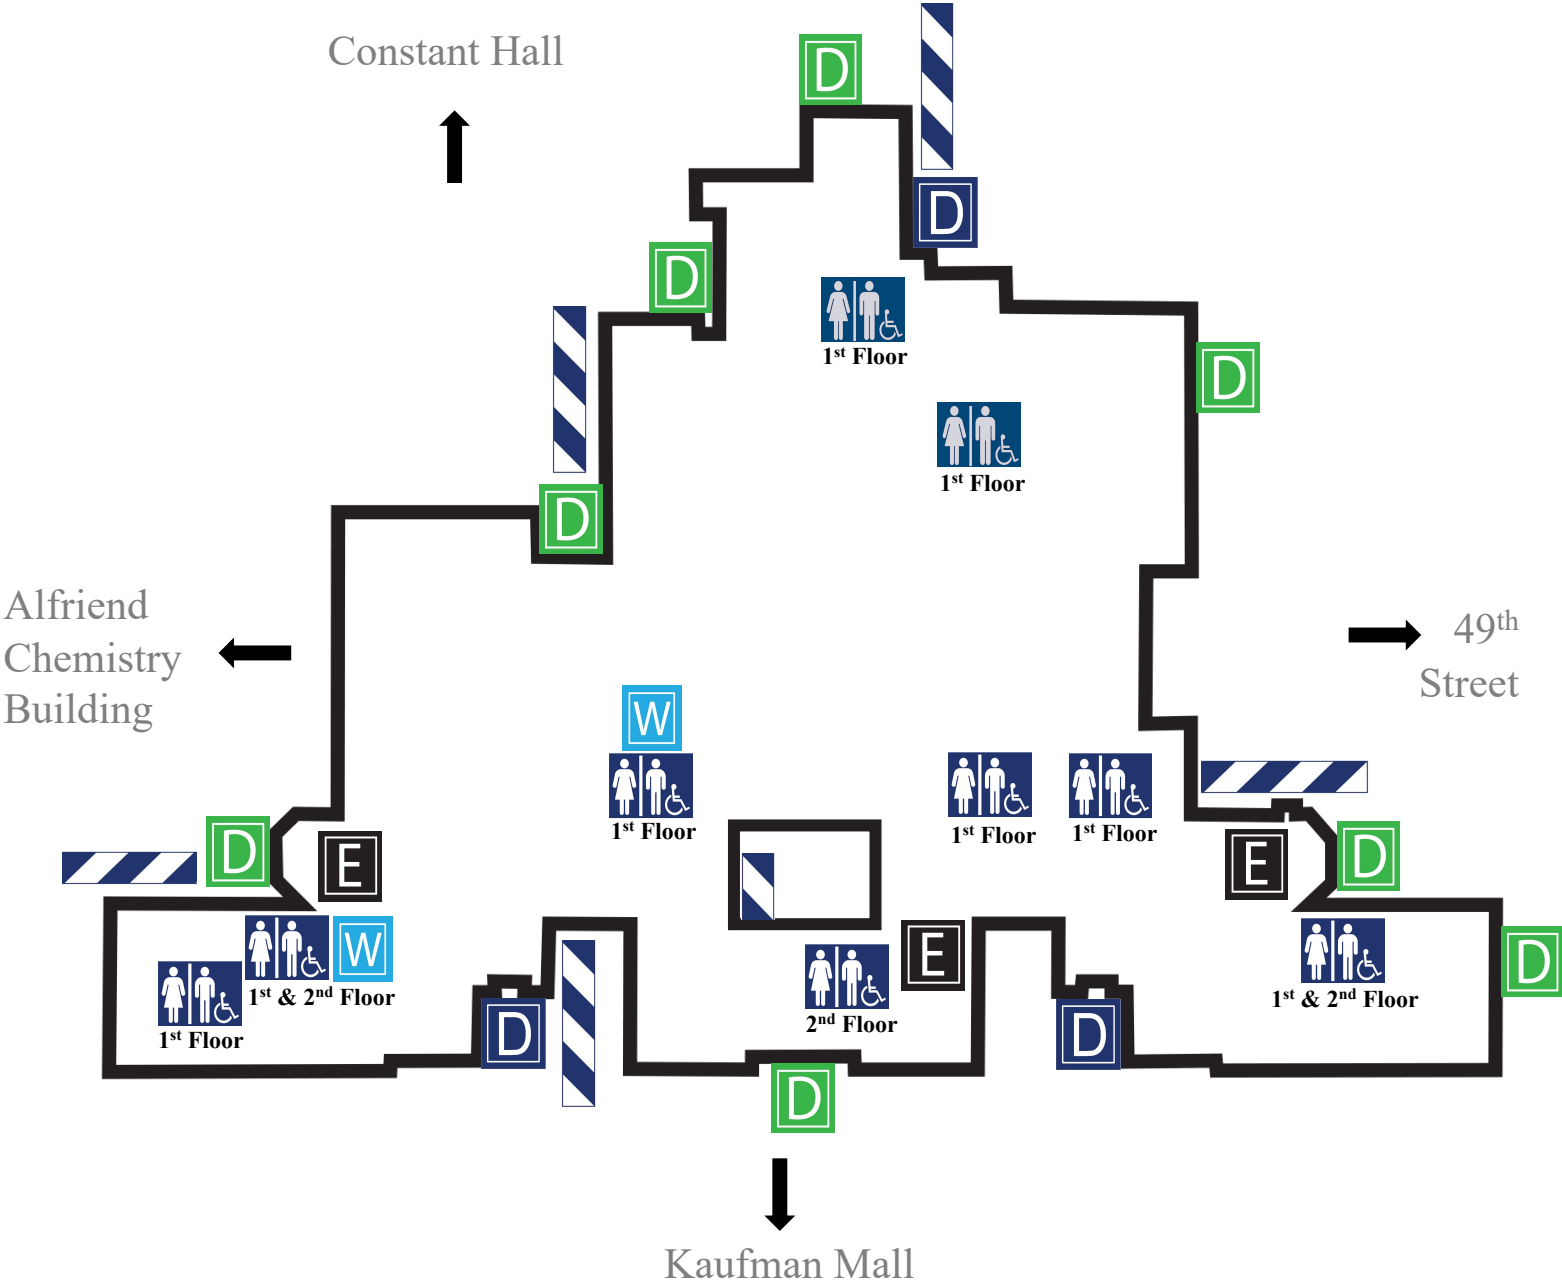

# Webb Center

	Door		Automatic Door		Water Fountain
	Elevator		Rescue Station		Restrooms
					Accessibility Ramp