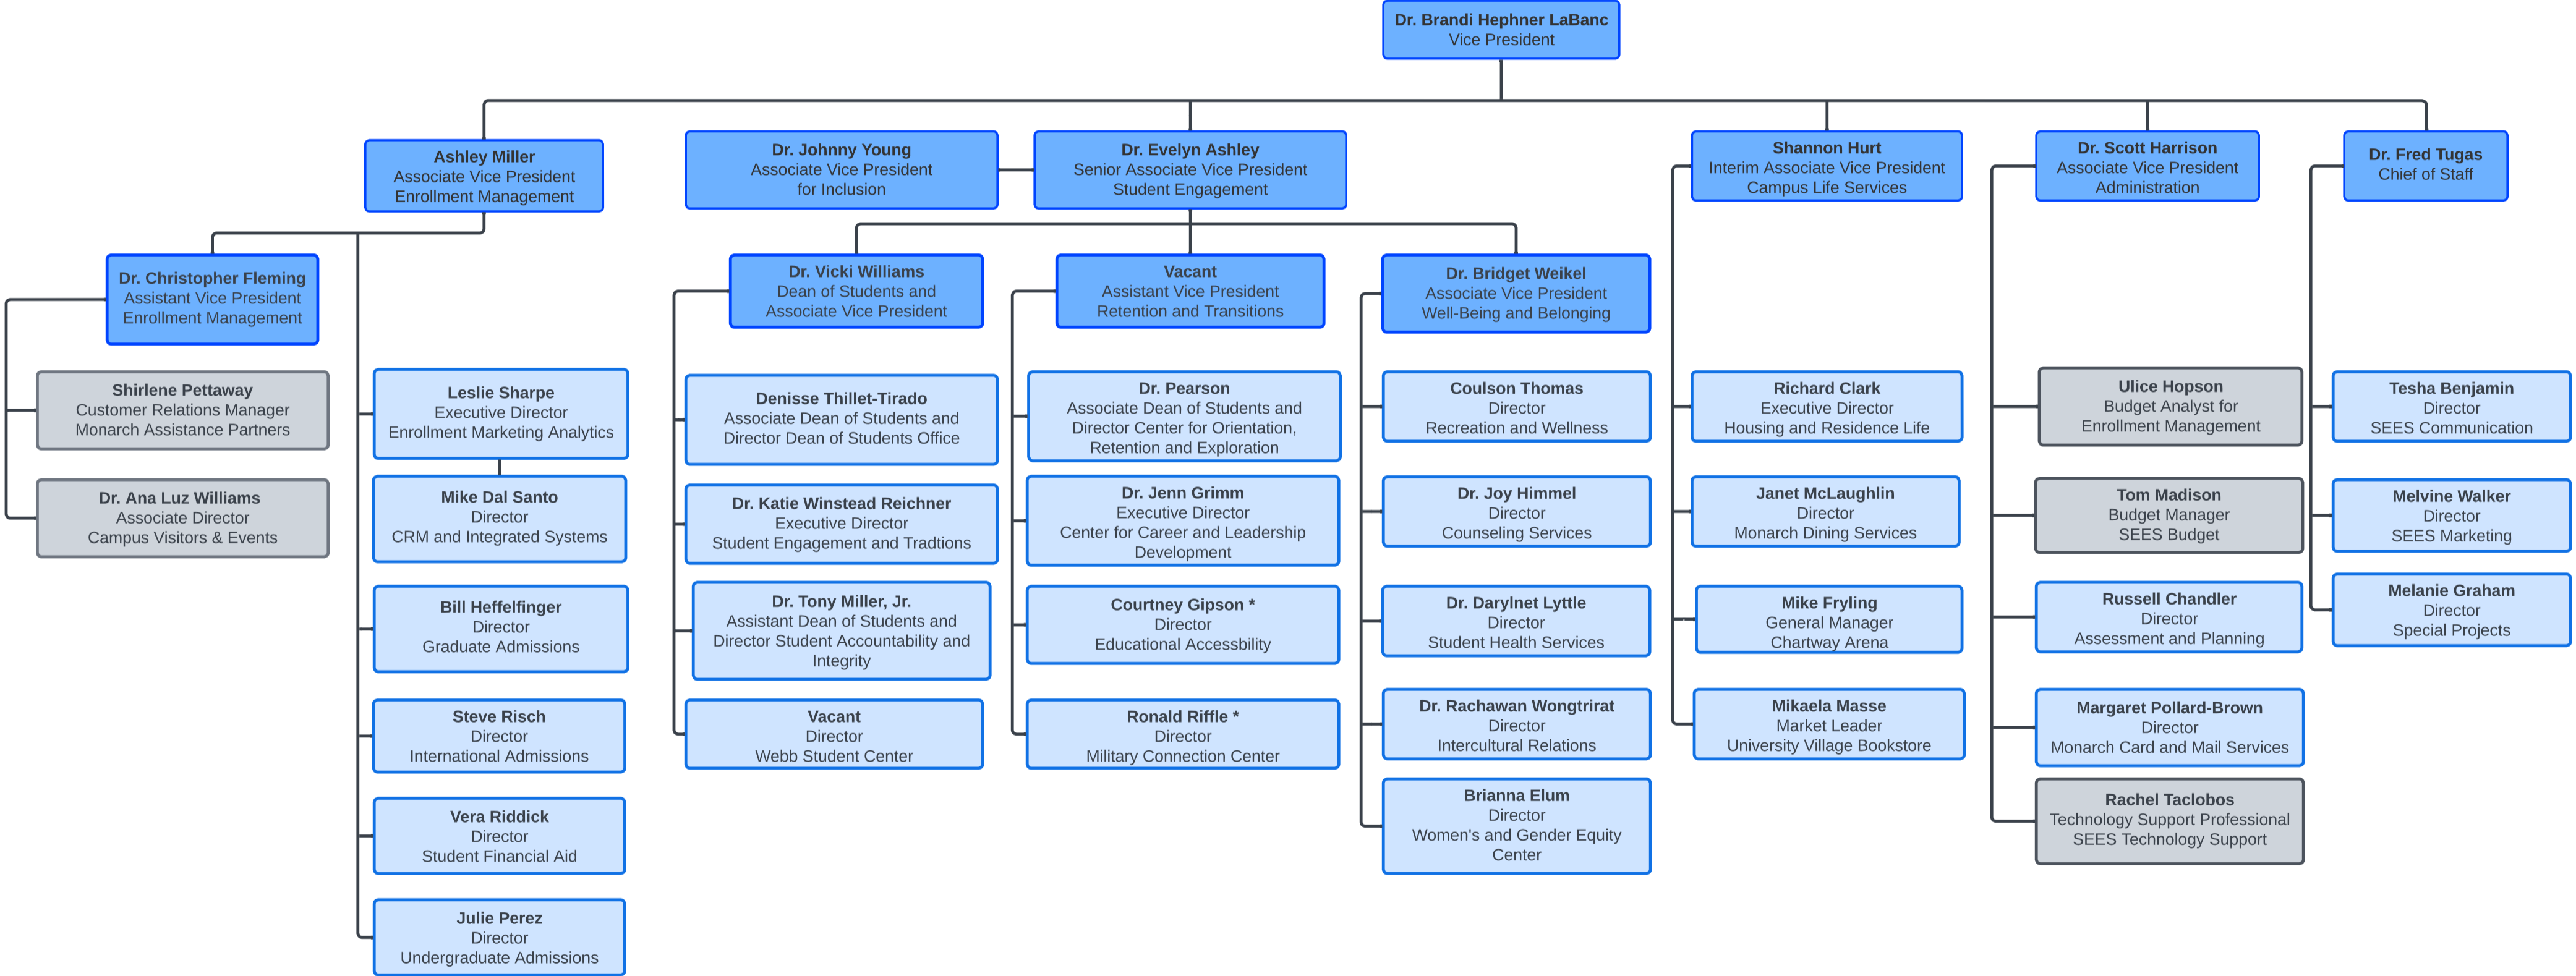

OLD DOMINION UNIVERSITY

Division of Student Enrollment, Engagement and Services

KEY

- SEES Cabinet
- SEES Leadership Council
- * Currently reporting to Dr. Johnny Young, Associate Vice President for Inclusion