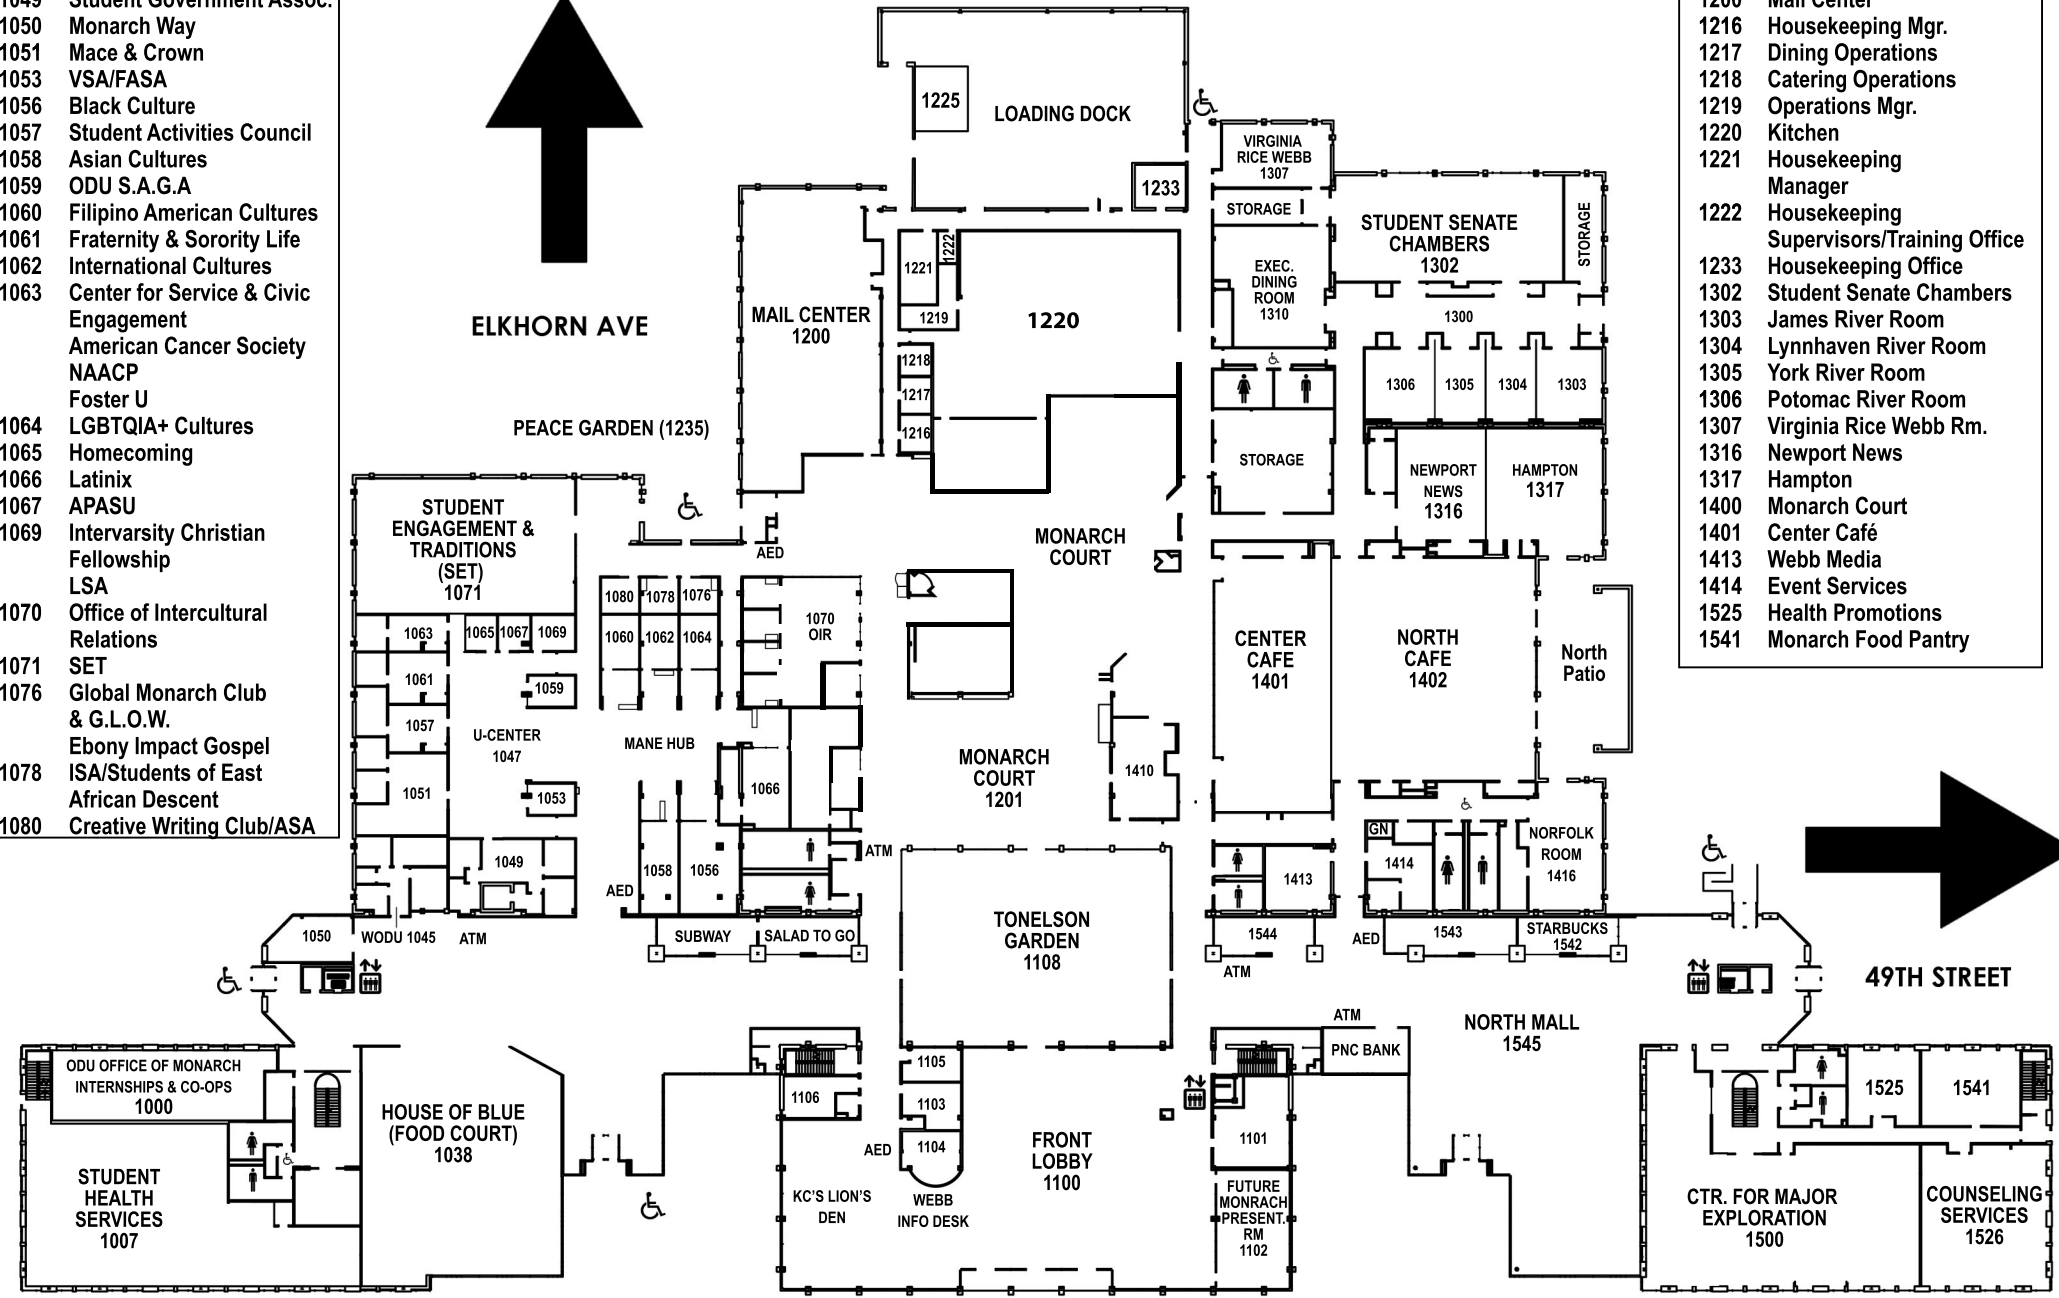

WEBB UNIVERSITY CENTER - FIRST FLOOR

ELKHORN AVE

PEACE GARDEN (1235)

49TH STREET

- 1000 ODU Office of Monarch Internships & Co-ops
- 1007 Student Health Svcs
- 1045 WODU
- 1047 U-Center
- 1049 Student Government Assoc.
- 1050 Monarch Way
- 1051 Mace & Crown
- 1053 VSA/FASA
- 1056 Black Culture
- 1057 Student Activities Council
- 1058 Asian Cultures
- 1059 ODU S.A.G.A
- 1060 Filipino American Cultures
- 1061 Fraternity & Sorority Life
- 1062 International Cultures
- 1063 Center for Service & Civic Engagement
American Cancer Society
NAACP
Foster U
- 1064 LGBTQIA+ Cultures
- 1065 Homecoming
- 1066 Latinix
- 1067 APASU
- 1069 Intersivity Christian Fellowship
LSA
- 1070 Office of Intercultural Relations
- 1071 SET
- 1076 Global Monarch Club & G.L.O.W.
Ebony Impact Gospel
- 1078 ISA/Students of East African Descent
- 1080 Creative Writing Club/ASA

- 1101 Webb Center Operations
- 1103 Monarch Catering
- 1104 Webb Info Desk
- 1105 Reflection Room
- 1106 Faculty Senate
- 1200 Mail Center
- 1216 Housekeeping Mgr.
- 1217 Dining Operations
- 1218 Catering Operations
- 1219 Operations Mgr.
- 1220 Kitchen
- 1221 Housekeeping Manager
- 1222 Housekeeping Supervisors/Training Office
- 1233 Housekeeping Office
- 1302 Student Senate Chambers
- 1303 James River Room
- 1304 Lynnhaven River Room
- 1305 York River Room
- 1306 Potomac River Room
- 1307 Virginia Rice Webb Rm.
- 1316 Newport News
- 1317 Hampton
- 1400 Monarch Court
- 1401 Center Café
- 1413 Webb Media
- 1414 Event Services
- 1525 Health Promotions
- 1541 Monarch Food Pantry

WEBB UNIVERSITY CENTER - SECOND FLOOR

ELKHORN AVE

- 2101 Monarch Dining Services
- 2105 Pre-Health Club | BSA
- 2107 Chinese Culture & Language | Tau Sigma
- 2108 Society of Women Engineers | National Society of Black Engineers
- 2113 Rabbi Reich
- 2114 Monarch E-Sports Arena
- 2116 Monarch E-Sports Office