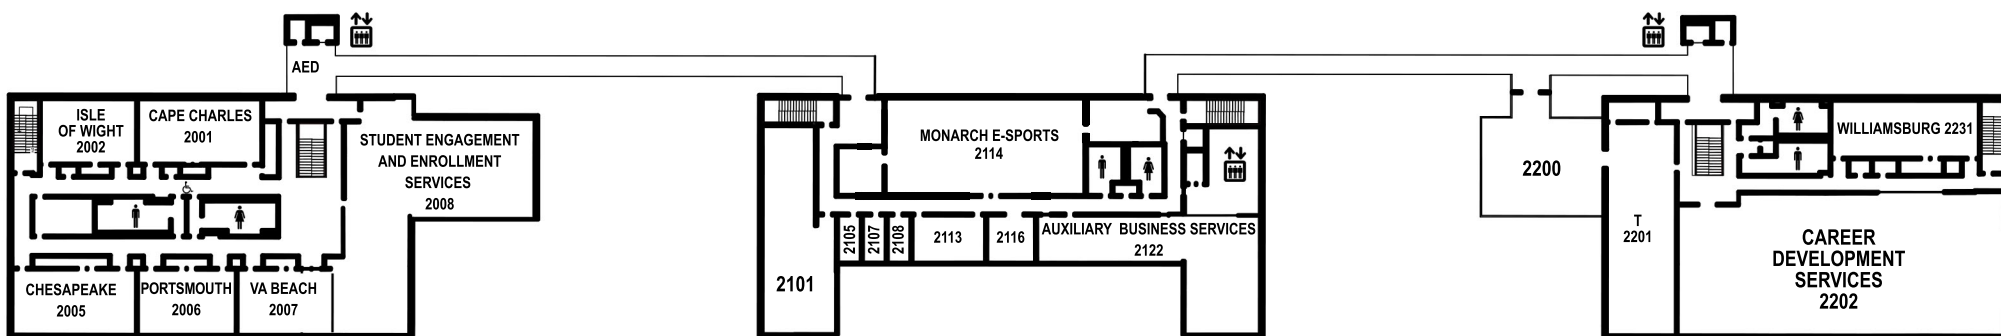

WEBB UNIVERSITY CENTER - FIRST FLOOR

ELKHORN AVE

PEACE GARDEN (1235)

49TH STREET

- 1000 ODU Office of Monarch Internships & Co-ops
- 1007 Student Health Svcs
- 1045 WODU
- 1047 U-Center
- 1049 Student Government Assoc.
- 1050 Monarch Way
- 1051 Mace & Crown
- 1053 VSA/FASA
- 1056 Black Culture
- 1057 Student Activities Council
- 1058 Asian Cultures
- 1059 ODU S.A.G.A
- 1060 Filipino American Cultures
- 1061 Fraternity & Sorority Life
- 1062 International Cultures
- 1063 Center for Service & Civic Engagement
American Cancer Society
NAACP
Foster U
- 1064 LGBTQIA+ Cultures
- 1065 Homecoming
- 1066 Latinix
- 1067 APASU
- 1069 Intersivity Christian Fellowship
LSA
- 1070 Office of Intercultural Relations
- 1071 SET
- 1076 Global Monarch Club & G.L.O.W.
Ebony Impact Gospel
- 1078 ISA/Students of East African Descent
- 1080 Creative Writing Club/ASA

- 1101 Webb Center Operations
- 1103 Monarch Catering
- 1104 Webb Info Desk
- 1105 Reflection Room
- 1106 Faculty Senate
- 1200 Mail Center
- 1216 Housekeeping Mgr.
- 1217 Dining Operations
- 1218 Catering Operations
- 1219 Operations Mgr.
- 1220 Kitchen
- 1221 Housekeeping Manager
- 1222 Housekeeping Supervisors/Training Office
- 1233 Housekeeping Office
- 1302 Student Senate Chambers
- 1303 James River Room
- 1304 Lynnhaven River Room
- 1305 York River Room
- 1306 Potomac River Room
- 1307 Virginia Rice Webb Rm.
- 1316 Newport News
- 1317 Hampton
- 1400 Monarch Court
- 1401 Center Café
- 1413 Webb Media
- 1414 Event Services
- 1525 Health Promotions
- 1541 Monarch Food Pantry

WEBB UNIVERSITY CENTER - SECOND FLOOR

ELKHORN AVE

- 2101 Monarch Dining Services
- 2105 Pre-Health Club | BSA
- 2107 Chinese Culture & Language | Tau Sigma
- 2108 Society of Women Engineers | National Society of Black Engineers
- 2113 Rabbi Reich
- 2114 Monarch E-Sports Arena
- 2116 Monarch E-Sports Office