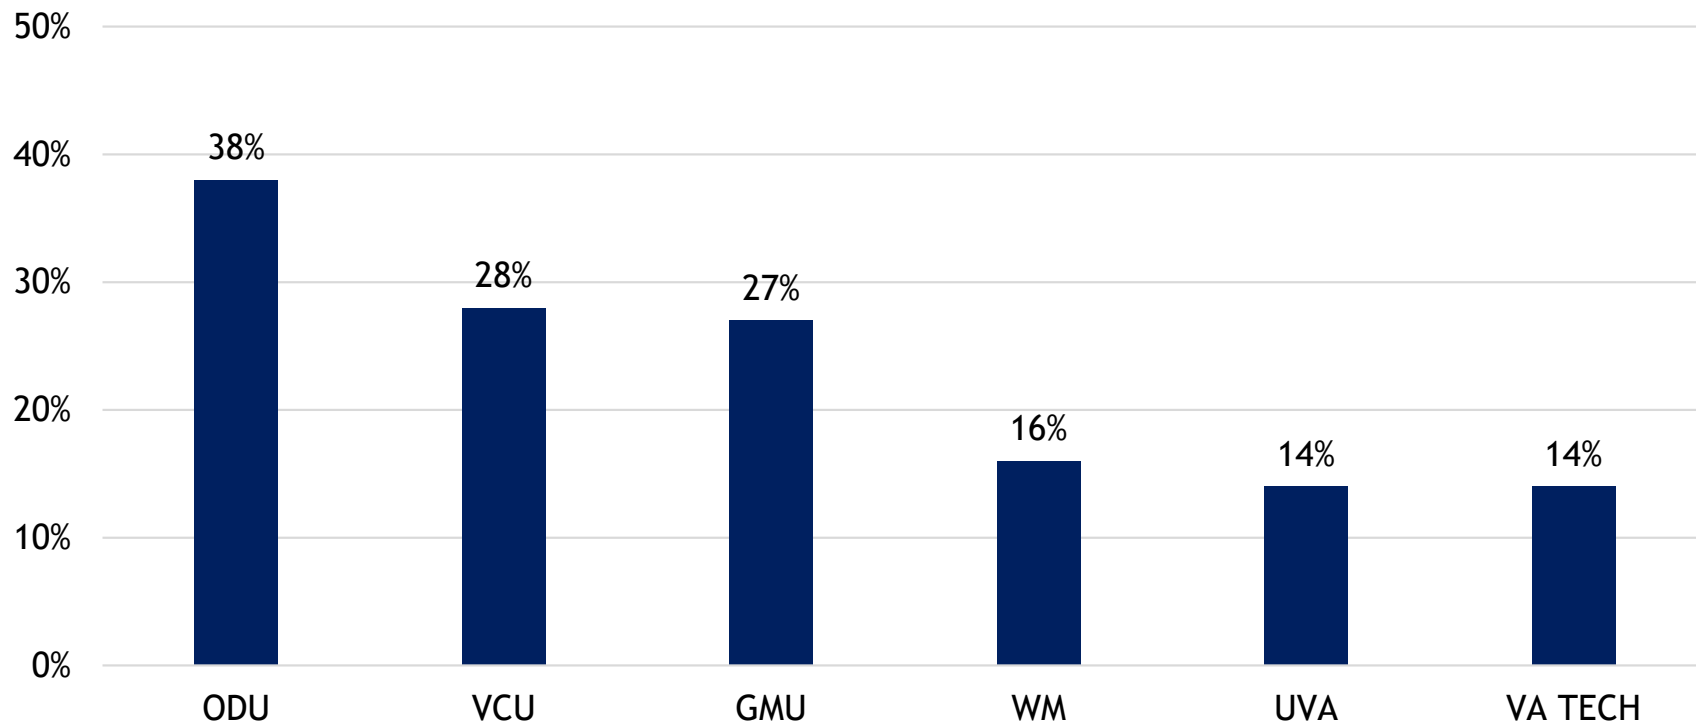

# Underrepresented Minority Students

Percent Underrepresented Minority Students, Fall 20

Note: Underrepresented minority students include African-American, Hispanic and Native American  
Source: SCHEV E22 Report