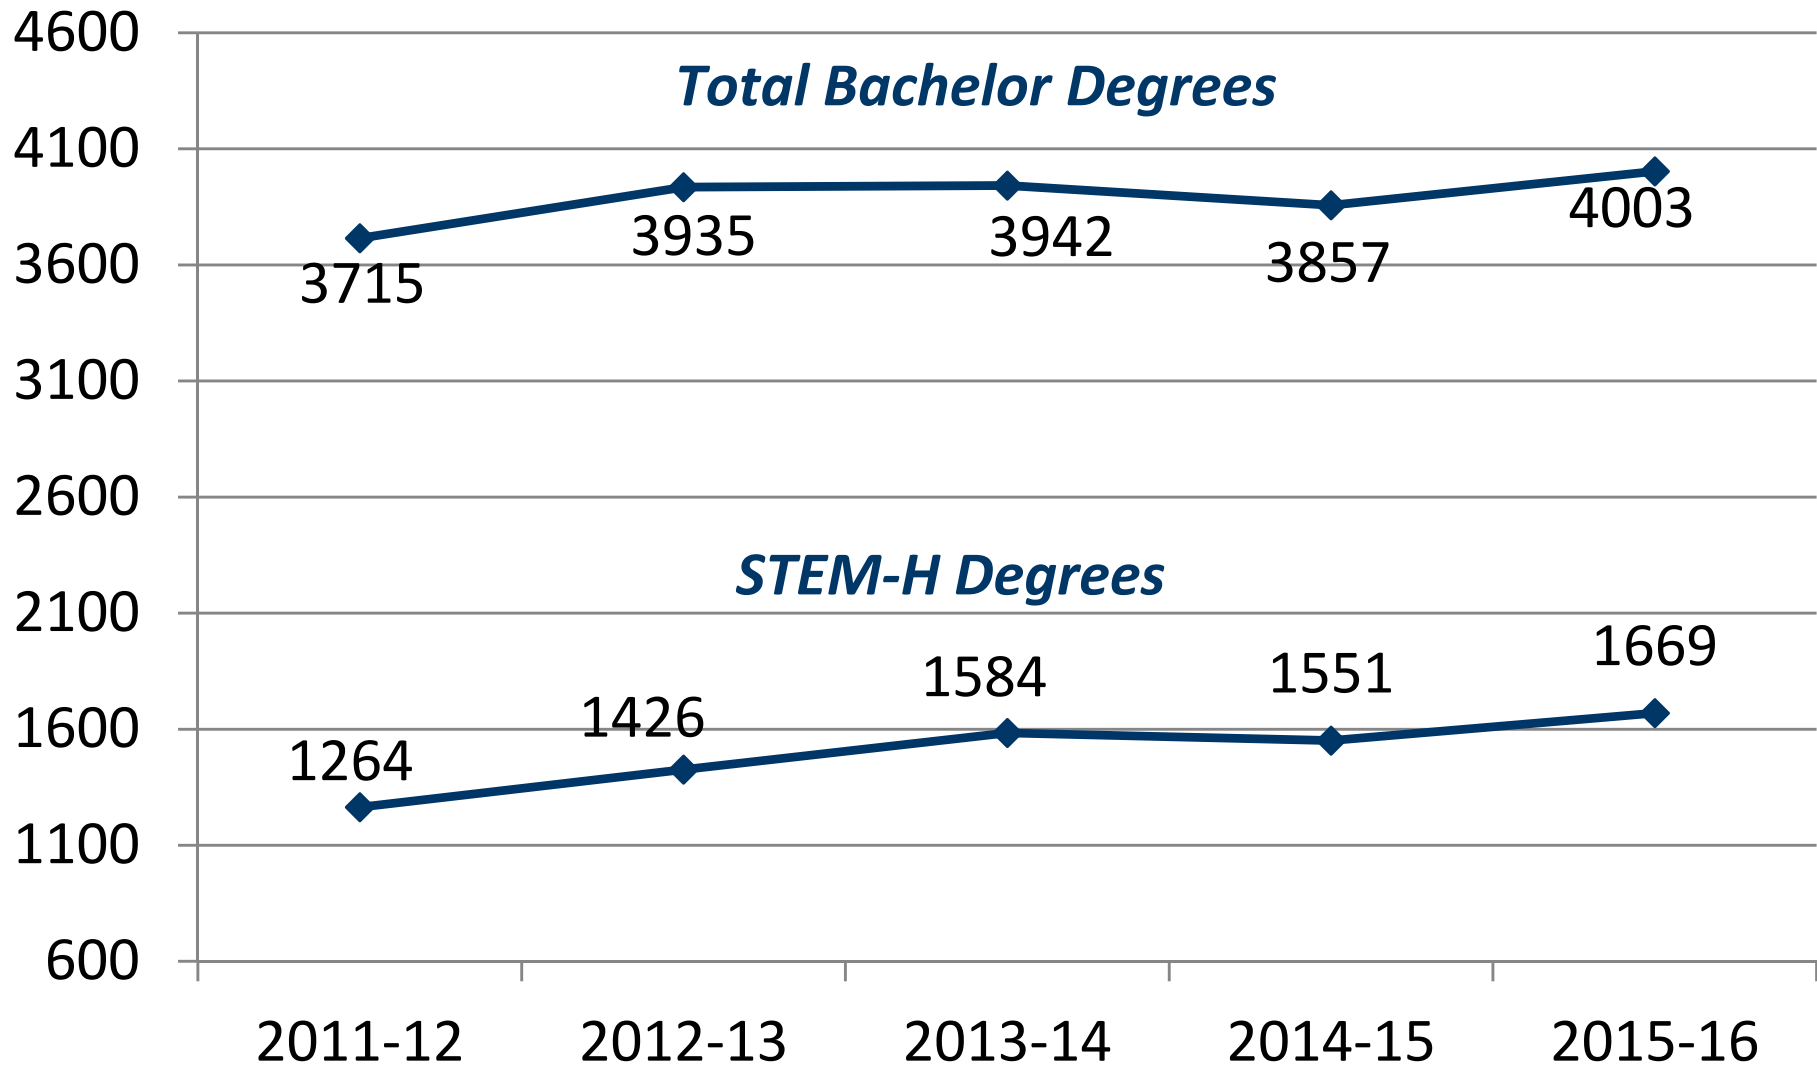

ODU Total Bachelor and STEM-H Degrees Awarded

During the 2015-16 academic year, almost 42% of all undergraduate degrees were awarded in STEM-H areas.